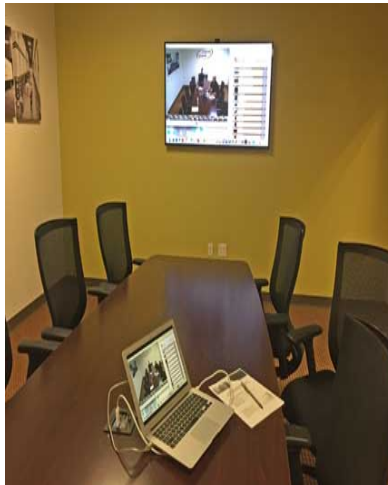

Click on photo or headline to view online with

300 dpi photos.

PR Contact:

gordon@gspr.com
908-788-0700

Gordon Sell

[Transformative Engineering Makes its Mark in Collaboration Technology](#) additional

TE's New HDU-1 Collaborative Space HD/USB Extender provides an affordable collaboration interface for touchscreen video and digital whiteboards used in conferencing, education and so-called huddle spaces.

NORWOOD, MA (5-24-16) — Transformative Engineering, a leader in audio/video/data connectivity solutions, has introduced its HDU-1 Collaborative-Space Extender. Featuring a fully synchronous USB connection, with HDMI, VGA, analog audio, and IR; the HDU-1 offers the most complete and affordable solution to the growing market for remote conferencing and interactive presentations in conference rooms, classrooms, and huddle-spaces.

The HDU-1's unique ability to integrate modern USB interactive technologies allows presenters to interact with audiences using video touchscreens, digital white boards, webcams, and video projection displays, and to collaborate on projects around a conference table or across the globe.

The Transformative Engineering HDU-1 Extender system consists of a HDU-1 TX transmitter and HDU-1 RX receiver connected by up to 30 meters of UTP Category cable using an HDBase-T interface.

The HDU-1TX transmitter can be installed: in, on, or under a conference table, or directly into a wall. The transmitter provides plug-and-play video and computer connections for HDMI, VGA, USB, IR, and analog audio. The compact HDU-1RX, with its corresponding HDMI, USB, IR, and audio connections, is mounted at the HD video display, white board, or interactive TV. The system uses a single power supply that can be connected to either the transmitter or receiver.

"Previously, commercial integrators had to combine the functions of several different systems to approach the integrated capabilities of the HDU-1 and just one Category cable," said Jon Ralston, Director of Sales for Transformative Engineering. "The HDU-1 closes the Interactive loop for classrooms, conference rooms, and huddle spaces with the addition of a fully synchronous USB 2.0 connection. It can power a USB webcam at the TV and deliver HD video to the connected computer for instant, affordable, video conferencing.

"The HDU-1 connects an interactive TV or Smart-Board directly to a teacher's or presenter's computer. It works with interactive projectors, touchscreens, and allows users to capture and save modified 'white-board' documents. The HDU-1 offers quality, utility, value, and competitive advantage to the professional installer that is